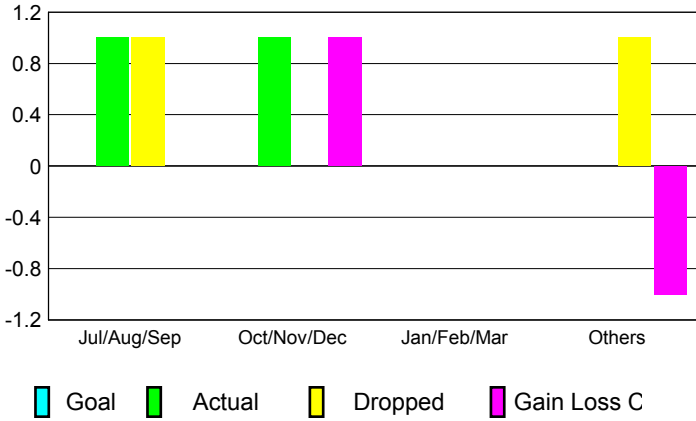

2012-2013 GMT Reports for District (or Undistricted) **District 4 L6**

GMT: **DANA BIGGS**

Location: **CALIFORNIA**

GMT CA: **1**

**CLUBS**

Month	New Club Goal	Actual New Clubs	Actual Dropped Clubs	Gain/Loss of Clubs
<b>2012-2013</b>				
Jul/Aug/Sep	0	1	1	0
Oct/Nov/Dec	0	1	0	1
Jan/Feb/Mar	0	0	0	0
Apr/May/June	0	0	1	-1
<b>Totals</b>	<b>0</b>	<b>2</b>	<b>2</b>	<b>0</b>

**Club Results 2012-2013**  
Goal, New, Dropped, Gain/Loss

**YTD Status Quo Clubs 2012-2013**

Status Quo Clubs Compared to Status Quo Members

**Club Gain/Loss 2012-2013**

**MEMBERSHIP**

Month	Net Memb Goal	Actual New Memb	Actual Dropped Memb	Gain/Loss of Memb
<b>2012-2013</b>				
Jul/Aug/Sep	0	84	70	14
Oct/Nov/Dec	0	101	58	43
Jan/Feb/Mar	0	36	47	-11
Apr/May/June	0	45	90	-45
<b>Totals</b>	<b>0</b>	<b>266</b>	<b>265</b>	<b>1</b>