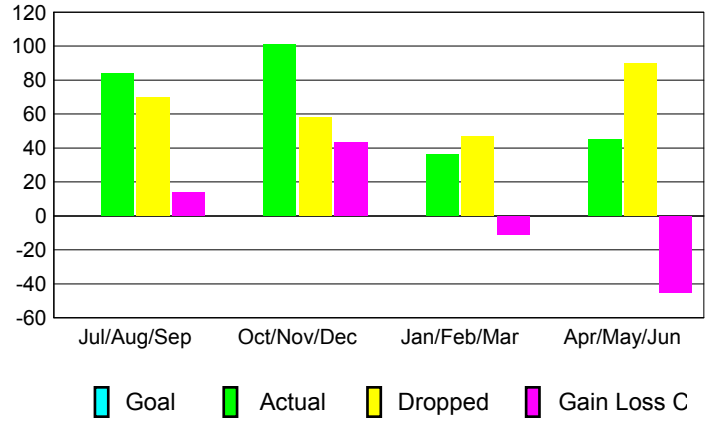

2012-2013 GMT Reports for District (or Undistricted) **District 4 L6**

GMT: **DANA BIGGS**

Location: **CALIFORNIA**

GMT CA: **1**

**CLUBS**

Month	New Club Goal	Actual New Clubs	Actual Dropped Clubs	Gain/Loss of Clubs
<b>2012-2013</b>				
Jul/Aug/Sep	0	1	1	0
Oct/Nov/Dec	0	1	0	1
Jan/Feb/Mar	0	0	0	0
Apr/May/June	0	0	1	-1
<b>Totals</b>	<b>0</b>	<b>2</b>	<b>2</b>	<b>0</b>

**Club Results 2012-2013**  
Goal, New, Dropped, Gain/Loss

**YTD Status Quo Clubs 2012-2013**

Status Quo Clubs Compared to Status Quo Members

**Club Gain/Loss 2012-2013**

**MEMBERSHIP**

Month	Net Memb Goal	Actual New Memb	Actual Dropped Memb	Gain/Loss of Memb
<b>2012-2013</b>				
Jul/Aug/Sep	0	84	70	14
Oct/Nov/Dec	0	101	58	43
Jan/Feb/Mar	0	36	47	-11
Apr/May/June	0	45	90	-45
<b>Totals</b>	<b>0</b>	<b>266</b>	<b>265</b>	<b>1</b>

**Membership Results 2012-2013**  
Goal, New, Dropped, Gain/Loss

**Gender Comparison 2012-2013**

**Membership Gain/Loss 2012-2013**